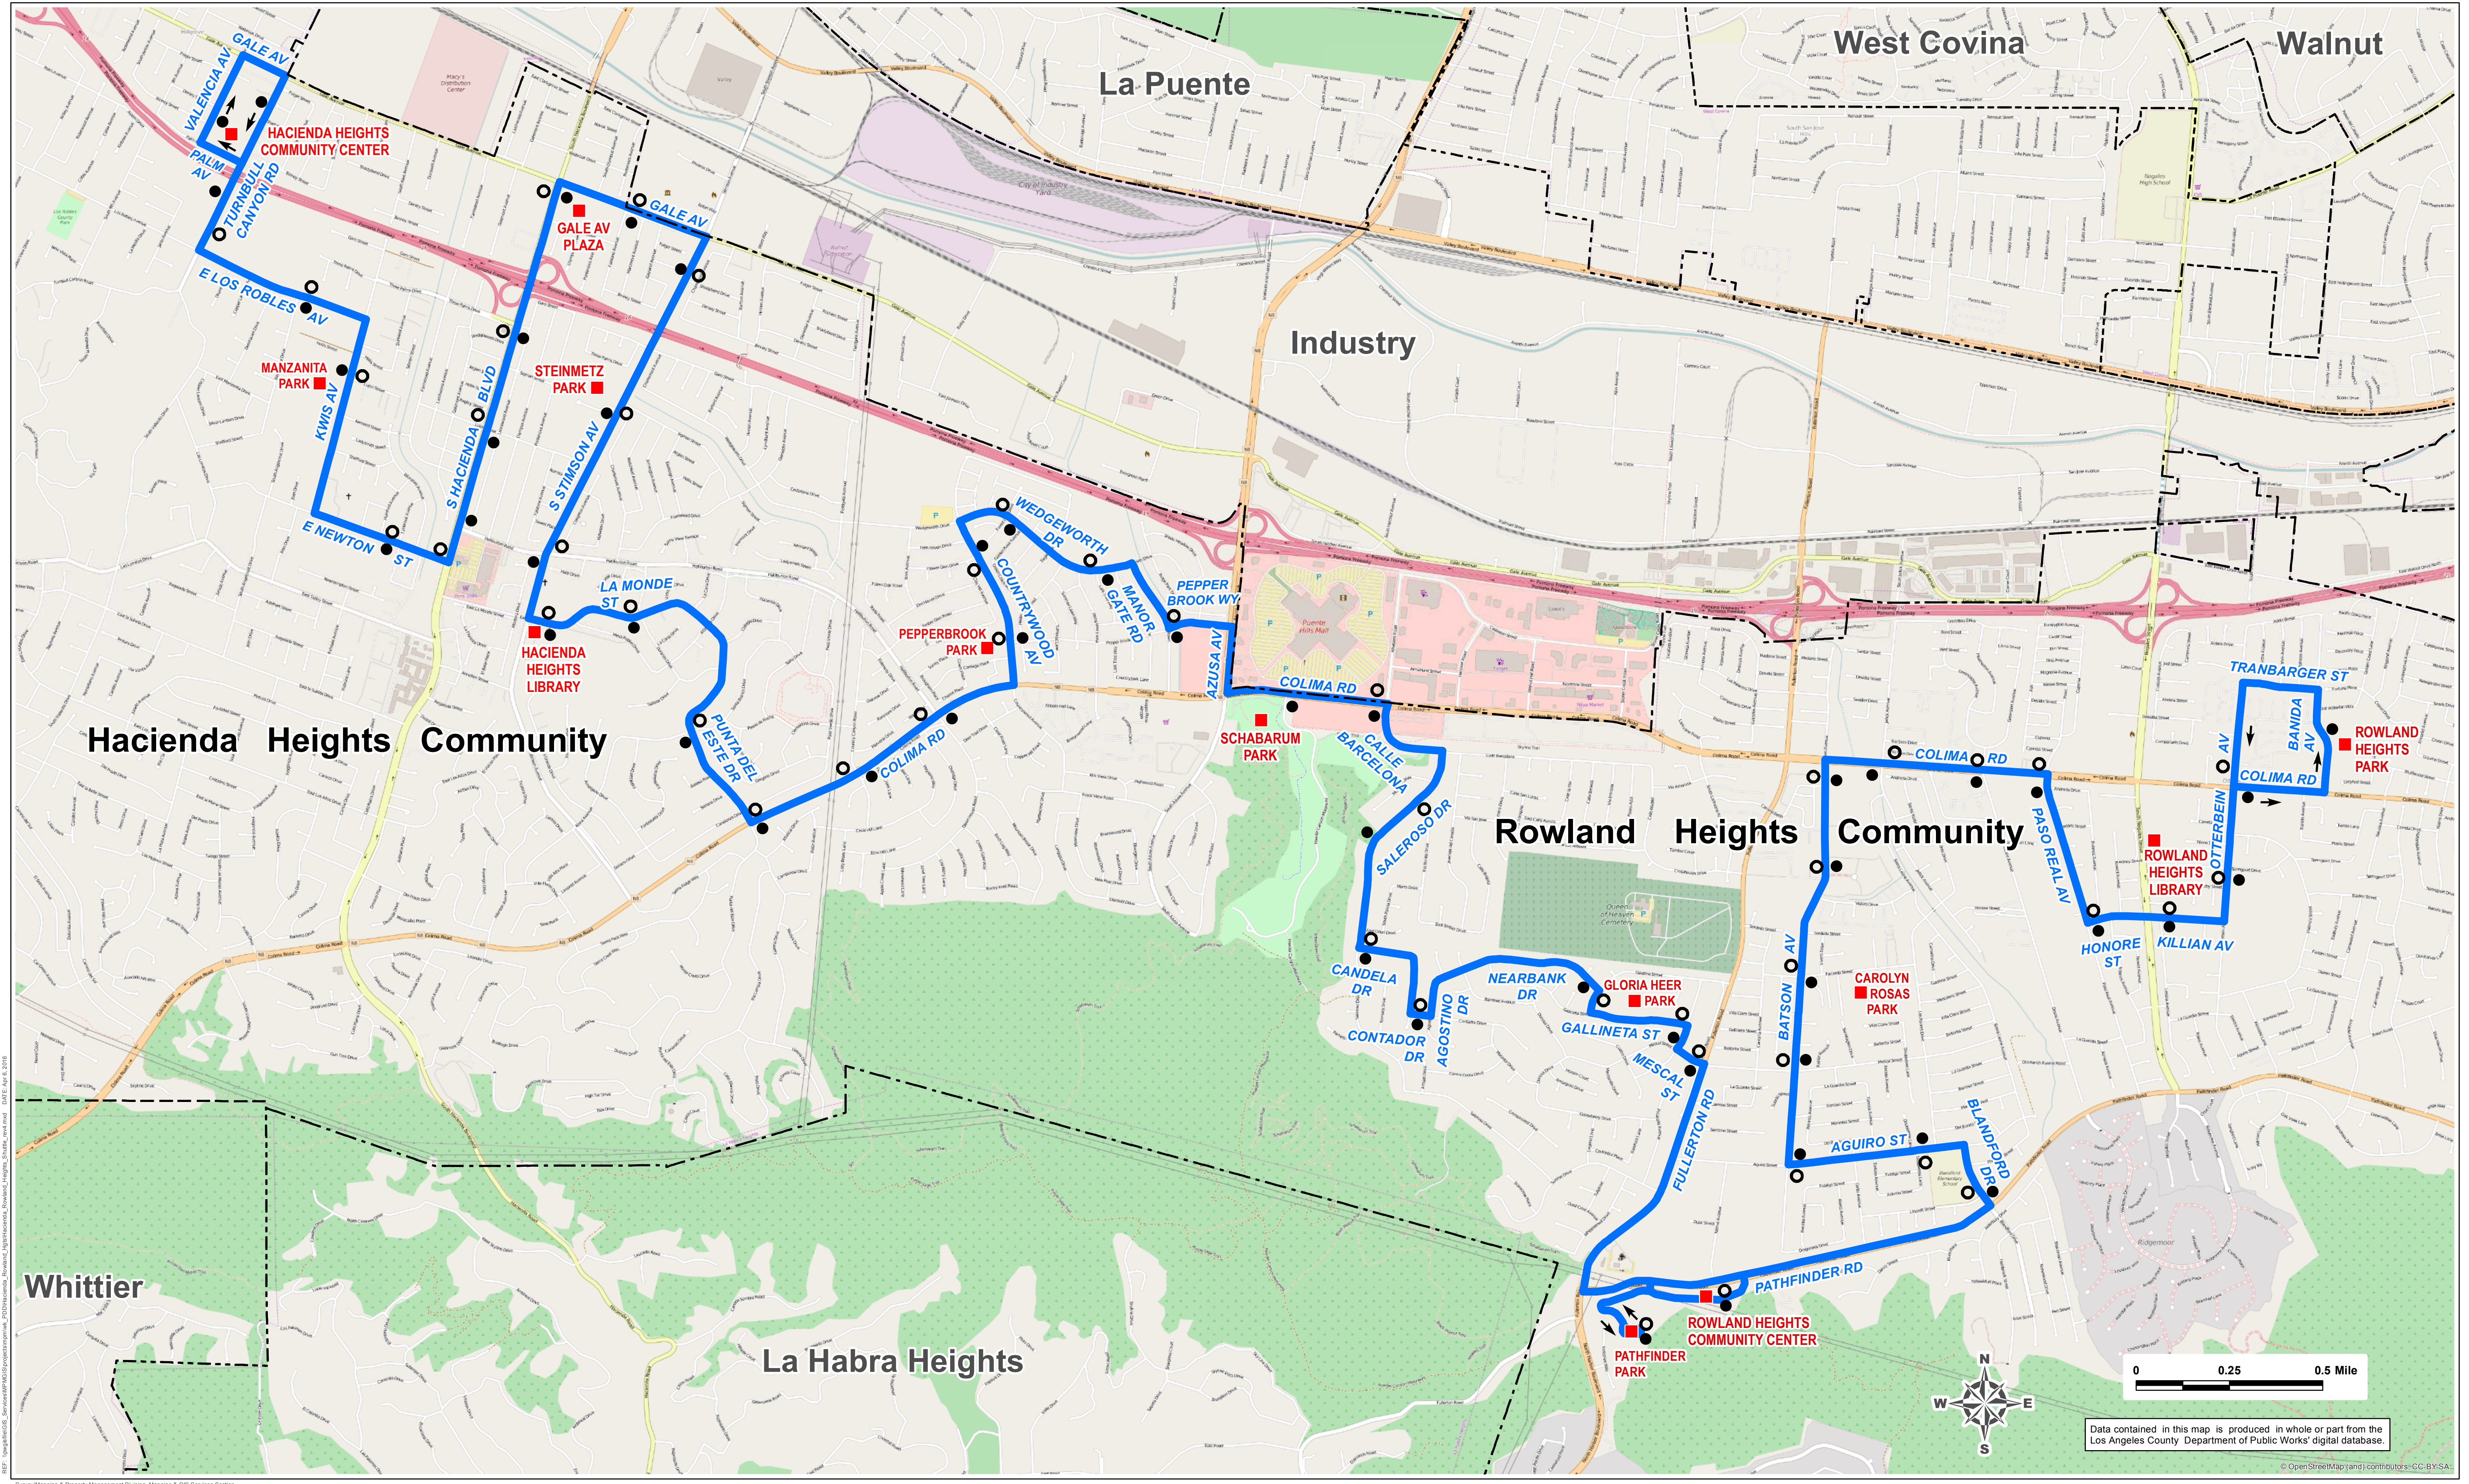

HACIENDA HEIGHTS / ROWLAND HEIGHTS SHUTTLE

- Shuttle Route
- Place of Interest
- City Boundary
- Eastbound
- Westbound

Data contained in this map is produced in whole or part from the Los Angeles County Department of Public Works' digital database.

Survey/Mapping & Property Management Division, Mapping & GIS Services Section
DATE: 10/12/2018